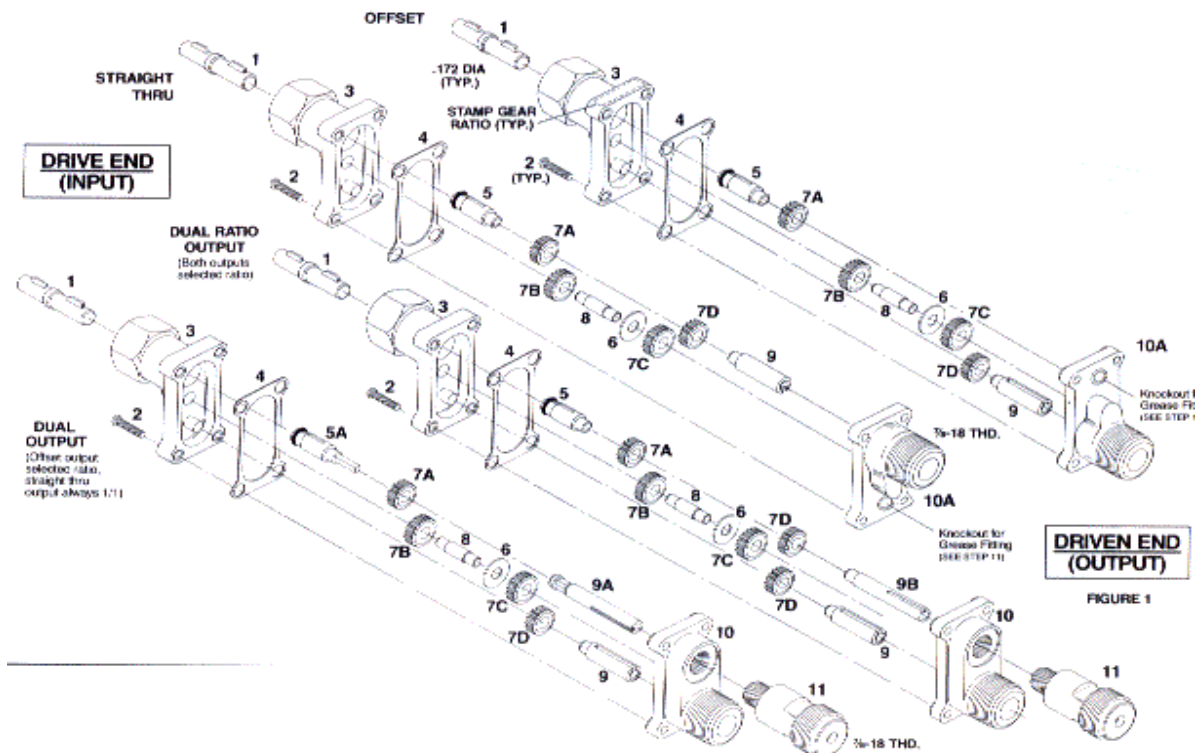

CABLES AND ADAPTORS

Canadian Automotive Instruments Ltd. can supply you with almost everything you need from the line-up of speedometer cable parts. We can also custom build your speedometer or tachometer cable, ratio adapters and much more. Please contact us if you are in need of any of these products we carry. Pictured below is our most popular ratio adapter, the 800 Series which we can make in-house to suit your needs.

Product Listing:

Cables - Cable Casing - Tips - Ferrules - Nuts - Bushing - Washers - Rings - Dual Drive Adapters - Adapter keys - Offset Ratio Drives - Straight Through Ratio Drives - Ratio Drive Adapter Kit - Speedometer Cable Repair Kit